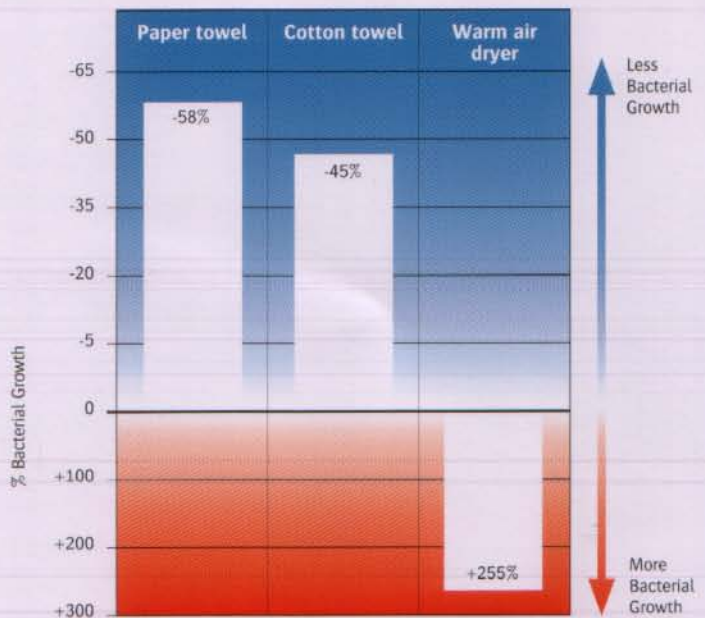

Decrease and increase of bacteria per drying method*

* Findings of the University of Westminster.

□ General bacterial growth.

Superior performance and convenience with enMotion®

- Avoids damage caused by pulling out towels or using handle too violently.
- Simpler, so lower maintenance requirements.
- Faster, easier and more pleasant hand-drying experience.